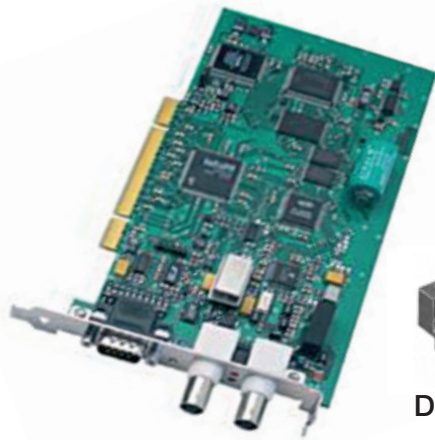

Home Entertainment

SATELLITE RECEIVER CARD

DIP SWITCH

DBS 2000-VM

DBS 2000

DBP 2000

FLATSCREEN TELEVISION

TACT SWITCH

TS 6x

TSS 6x

PUSH-BUTTON POWER SWITCH

MPBS

SET-TOP BOX

DIP SWITCH

DBS 2000

DBS 2000-VM

DBP 2000

REMOTE CONTROLLER

TACT SWITCH

TSS 507

TSS 31

TSS 5-RA

TSSE 6x

TSSE 6x-J