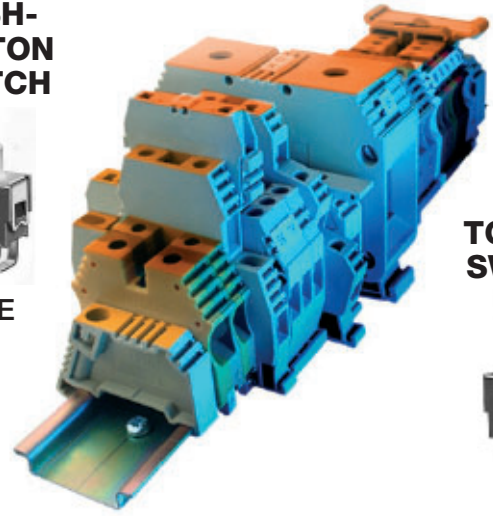

Industrial Automation

PROFIBUS COMPONENTS & CONNECTORS

ROTARY CODED SWITCH

DRS SMR

SLIDE SWITCH

MMP

DIP SWITCH

SBS SBP

I/O SYSTEMS IN CRITICAL ENVIRONMENTS

PUSH-BUTTON SWITCH

APE

TOGGLE SWITCH

ATE

STEERING UNIT OF INDUSTRIAL CRANE

MINI JOY-STICK

TSJ 31

TSSJ 30

INDUSTRIAL CONTROL UNITS

ROTARY SWITCH

MRS

TACT SWITCH

TS 6x TSS 6x

also: KEYSWITCH

MRK

ILLUMINATED PUSH-BUTTON SWITCH

LP

TR

TM

HEAVY DUTY PUSH-BUTTON SWITCH

MPG

WATERPROOF ROTARY SWITCH

MRE