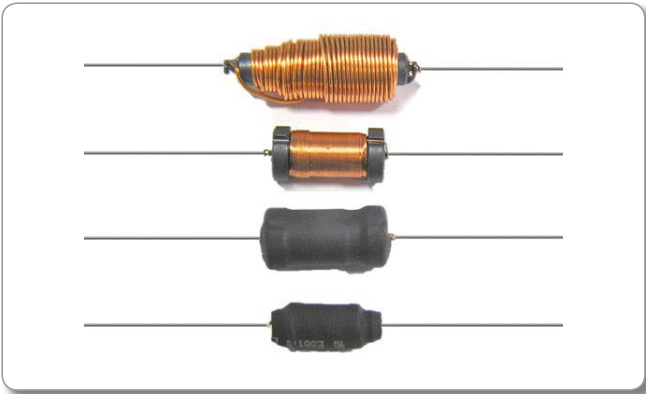

SMD Type Transformers

Axial Lead Type Inductors

Multilayer Chip Inductors

SMPS Transformers

Storage Chokes, Power Inductors, PFC Chokes

Common Mode Chokes

Current Sense Transformers

Common Mode Chokes with Housing Saturable Noise Suppression Chokes

3 Phase Common Mode Chokes

Radial Chokes

Axial Lead Type Power Inductors

ICS

Distributed by

Europe
Components

D-63263 Neu-Isenburg · Frankfurter Strasse 211
Tel. +49 (0) 6102 5030-0 · Fax +49 (0) 6102 5030-8455
E-Mail info@arroweurope.com · www.arroweurope.com