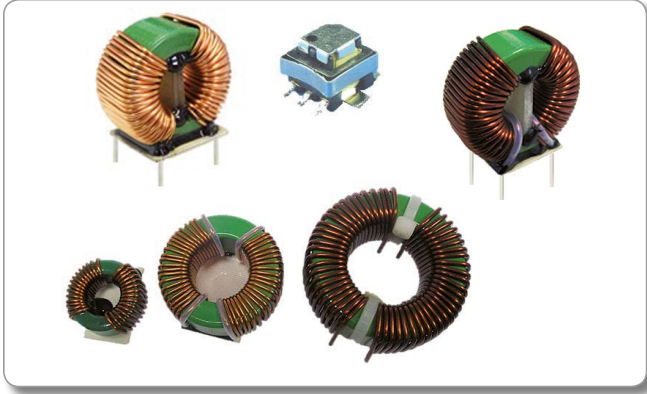

ICS

> standard and customized
inductive components

represented by
knitter-switch

SMT Power Inductors

SMT Spring Coil

SMD Wirewound Inductors

SMD Dual Inductors

SMD Common Mode Choke

SMD Type Transformers

Axial Lead Type Inductors

Multilayer Chip Inductors

SMPS Transformers

Storage Chokes, Power Inductors, PFC Chokes

Common Mode Chokes

Current Sense Transformers

Common Mode Chokes with Housing Saturable Noise Suppression Chokes

3 Phase Common Mode Chokes

Radial Chokes

Axial Lead Type Power Inductors

ICS

Distributed by

Europe
Components

D-63263 Neu-Isenburg · Frankfurter Strasse 211
Tel. +49 (0) 6102 5030-0 · Fax +49 (0) 6102 5030-8455
E-Mail info@arroweurope.com · www.arroweurope.com