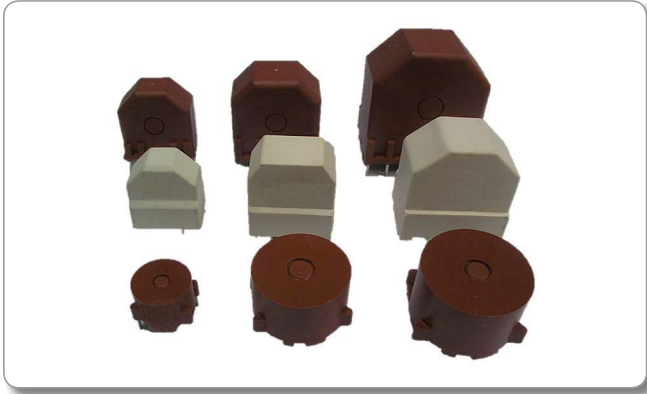

ICS

> standard and customized
inductive components

represented by
knitter-switch

SMT Power Inductors

SMT Spring Coil

SMD Wirewound Inductors

SMD Dual Inductors

SMD Common Mode Choke

SMD Type Transformers

Axial Lead Type Inductors

Multilayer Chip Inductors

SMPS Transformers

Storage Chokes, Power Inductors, PFC Chokes

Common Mode Chokes

Current Sense Transformers

Common Mode Chokes with Housing Saturable Noise Suppression Chokes

3 Phase Common Mode Chokes

Radial Chokes

Axial Lead Type Power Inductors

ICS

Distributed by

Europe
Components

D-63263 Neu-Isenburg · Frankfurter Strasse 211
Tel. +49 (0) 6102 5030-0 · Fax +49 (0) 6102 5030-8455
E-Mail info@arroweurope.com · www.arroweurope.com