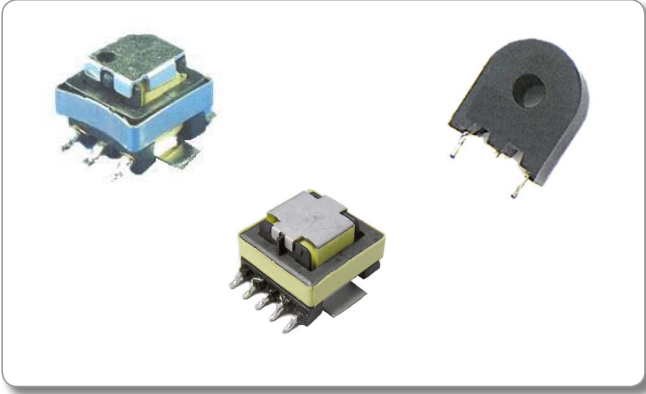

ICS

> standard and customized
inductive components

represented by
knitter-switch

SMT Power Inductors

SMT Spring Coil

SMD Wirewound Inductors

SMD Dual Inductors

SMD Common Mode Choke

SMD Type Transformers

Axial Lead Type Inductors

Multilayer Chip Inductors

SMPS Transformers

Storage Chokes, Power Inductors, PFC Chokes

Common Mode Chokes

Current Sense Transformers

Common Mode Chokes with Housing Saturable Noise Suppression Chokes

3 Phase Common Mode Chokes

Radial Chokes

Axial Lead Type Power Inductors

ICS

Distributed by

Europe
Components

D-63263 Neu-Isenburg · Frankfurter Strasse 211
Tel. +49 (0) 6102 5030-0 · Fax +49 (0) 6102 5030-8455
E-Mail info@arroweurope.com · www.arroweurope.com