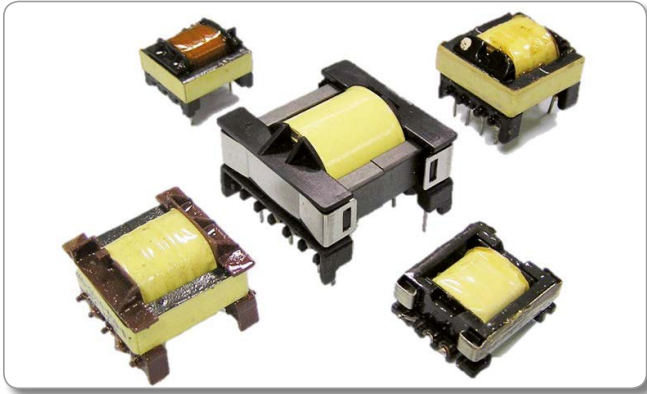

ICS

> standard and customized
inductive components

represented by
knitter-switch

SMT Power Inductors

SMT Spring Coil

SMD Wirewound Inductors

SMD Dual Inductors

SMD Common Mode Choke

SMD Type Transformers

Axial Lead Type Inductors

Multilayer Chip Inductors

SMPS Transformers

Storage Chokes, Power Inductors, PFC Chokes

Common Mode Chokes

Current Sense Transformers

Common Mode Chokes with Housing Saturable Noise Suppression Chokes

3 Phase Common Mode Chokes

Radial Chokes

Axial Lead Type Power Inductors

ICS

Distributed by

Europe
Components

D-63263 Neu-Isenburg · Frankfurter Strasse 211
Tel. +49 (0) 6102 5030-0 · Fax +49 (0) 6102 5030-8455
E-Mail info@arroweurope.com · www.arroweurope.com