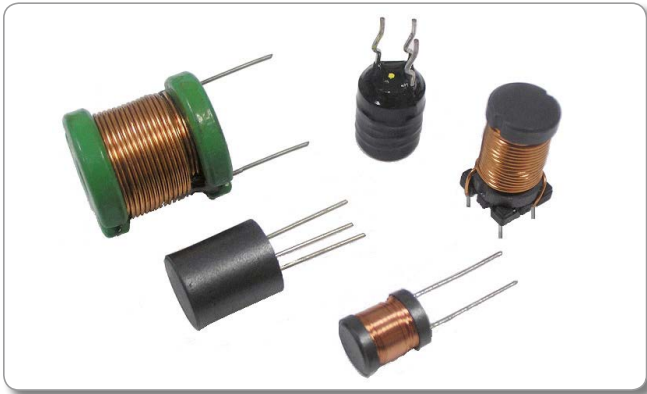

ICS

> standard and customized
inductive components

represented by
knitter-switch

SMT Power Inductors

SMT Spring Coil

SMD Wirewound Inductors

SMD Dual Inductors

SMD Common Mode Choke

SMD Type Transformers

Axial Lead Type Inductors

Multilayer Chip Inductors

SMPS Transformers

Storage Chokes, Power Inductors, PFC Chokes

Common Mode Chokes

Current Sense Transformers

Common Mode Chokes with Housing Saturable Noise Suppression Chokes

3 Phase Common Mode Chokes

Radial Chokes

Axial Lead Type Power Inductors

ICS

Distributed by

Europe
Components

D-63263 Neu-Isenburg · Frankfurter Strasse 211
Tel. +49 (0) 6102 5030-0 · Fax +49 (0) 6102 5030-8455
E-Mail info@arroweurope.com · www.arroweurope.com