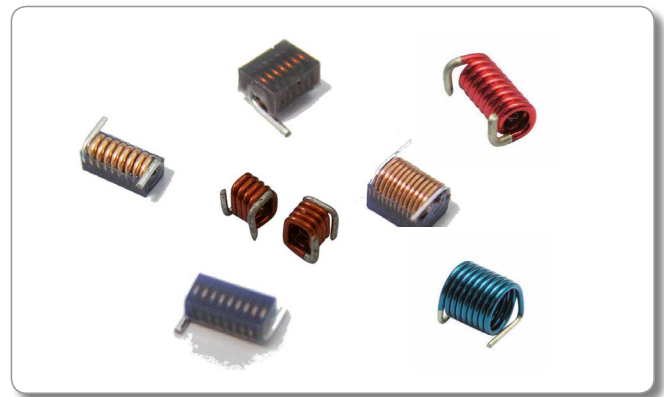

ICS

> standard and customized
inductive components

represented by
knitter-switch

SMT Power Inductors

SMT Spring Coil

SMD Wirewound Inductors

SMD Dual Inductors

SMD Common Mode Choke

SMD Type Transformers

Axial Lead Type Inductors

Multilayer Chip Inductors

SMPS Transformers

Storage Chokes, Power Inductors, PFC Chokes

Common Mode Chokes

Current Sense Transformers

Common Mode Chokes with Housing Saturable Noise Suppression Chokes

3 Phase Common Mode Chokes

Radial Chokes

Axial Lead Type Power Inductors

ICS

Distributed by

Europe
Components

D-63263 Neu-Isenburg · Frankfurter Strasse 211
Tel. +49 (0) 6102 5030-0 · Fax +49 (0) 6102 5030-8455
E-Mail info@arroweurope.com · www.arroweurope.com