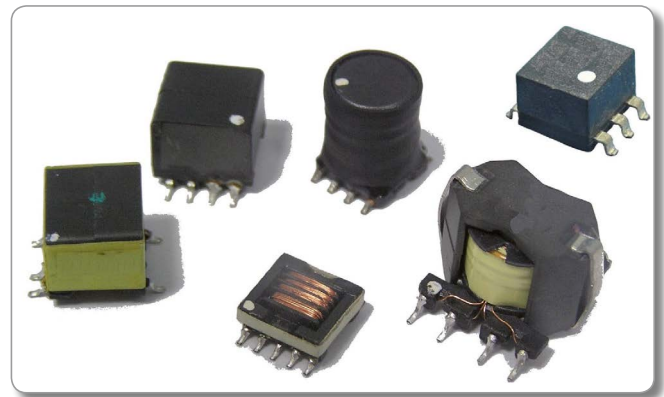

ICS

> standard and customized
inductive components

represented by
knitter-switch

SMT Power Inductors

SMT Spring Coil

SMD Wirewound Inductors

SMD Dual Inductors

SMD Common Mode Choke

SMD Type Transformers

Axial Lead Type Inductors

Multilayer Chip Inductors

SMPS Transformers

Storage Chokes, Power Inductors, PFC Chokes

Common Mode Chokes

Current Sense Transformers

Common Mode Chokes with Housing Saturable Noise Suppression Chokes

3 Phase Common Mode Chokes

Radial Chokes

Axial Lead Type Power Inductors

ICS

Distributed by

Europe
Components

D-63263 Neu-Isenburg · Frankfurter Strasse 211
Tel. +49 (0) 6102 5030-0 · Fax +49 (0) 6102 5030-8455
E-Mail info@arroweurope.com · www.arroweurope.com